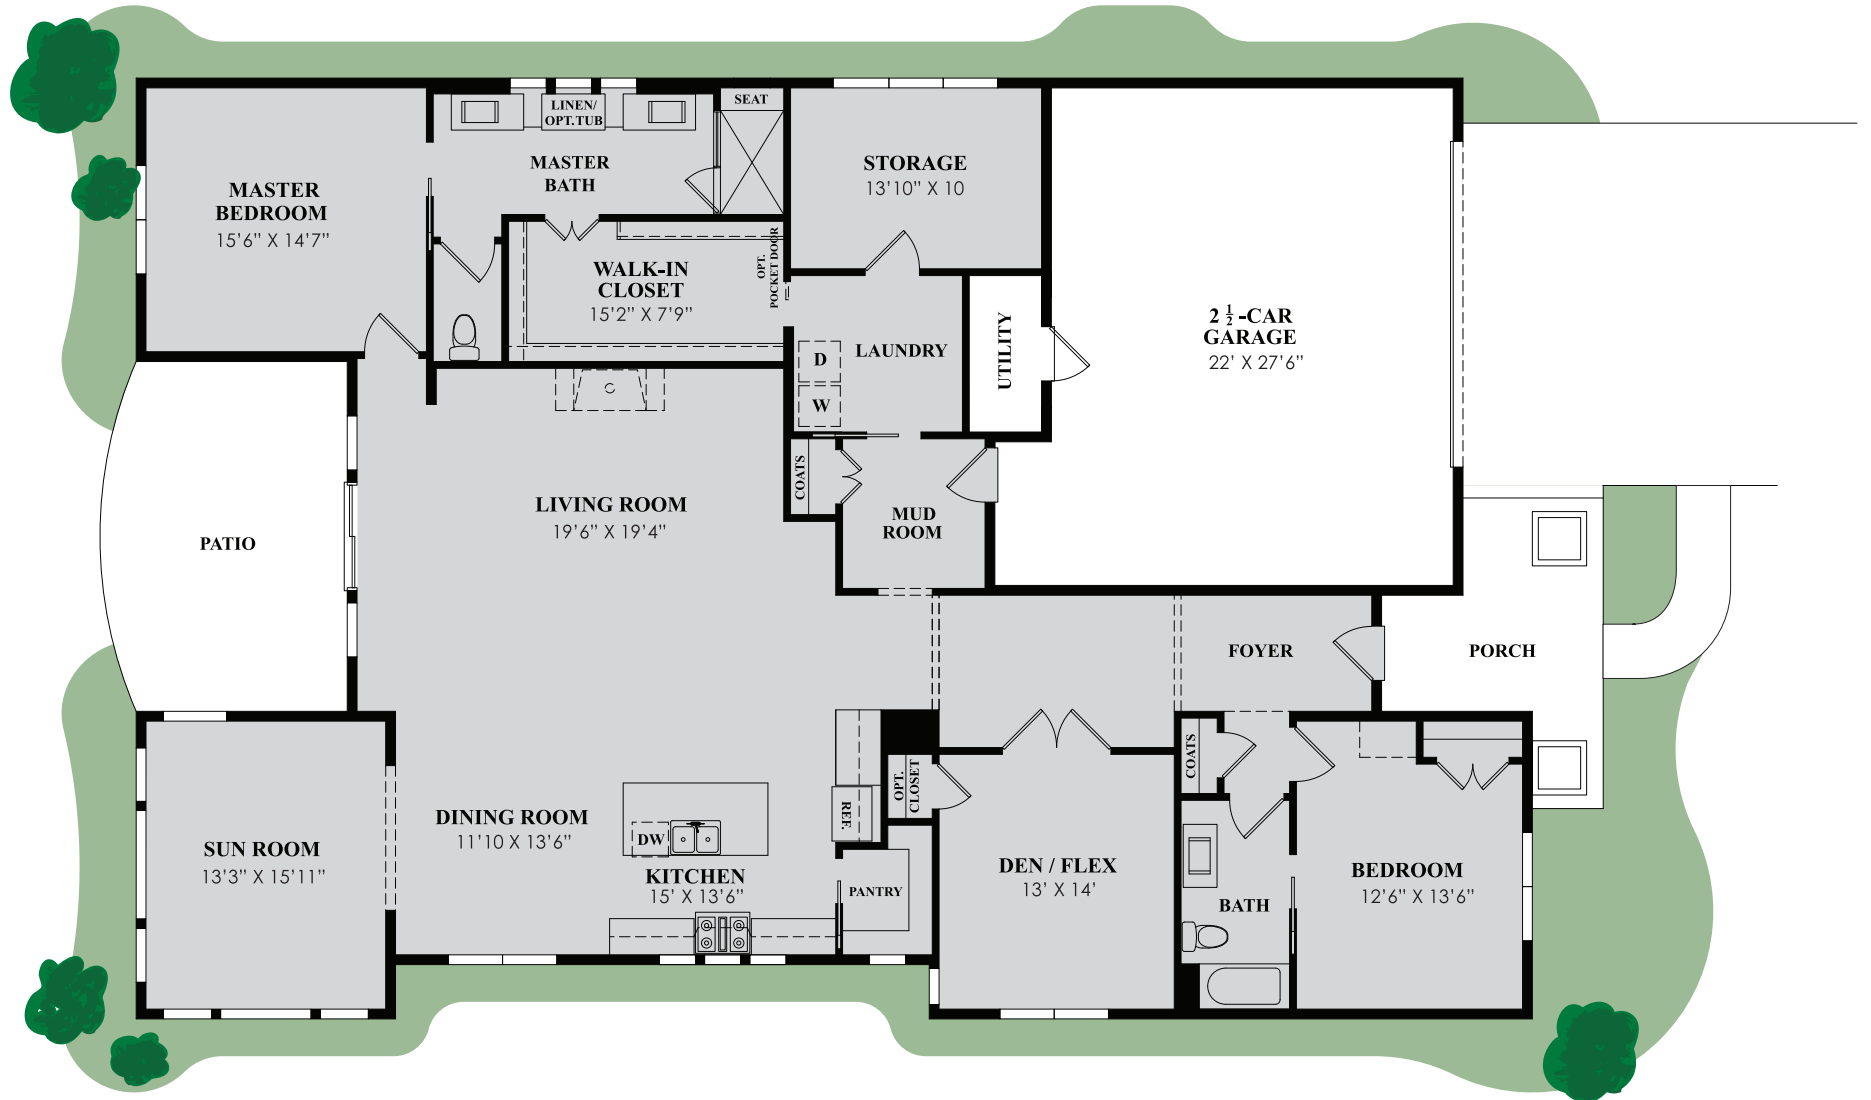

WATERFORD

2858 SF | 2 Bed, 2 Bath | Den/Flex | Sunroom | 2.5-Car Garage

186 S. Division Ave
Holland, MI 49424

616-368-9888

LiveOnLakeMac.com

THE RESERVE
ON LAKE MACATAWA

Disclaimer: Drawings are meant as a representation only; may not be to scale and are subject to change.