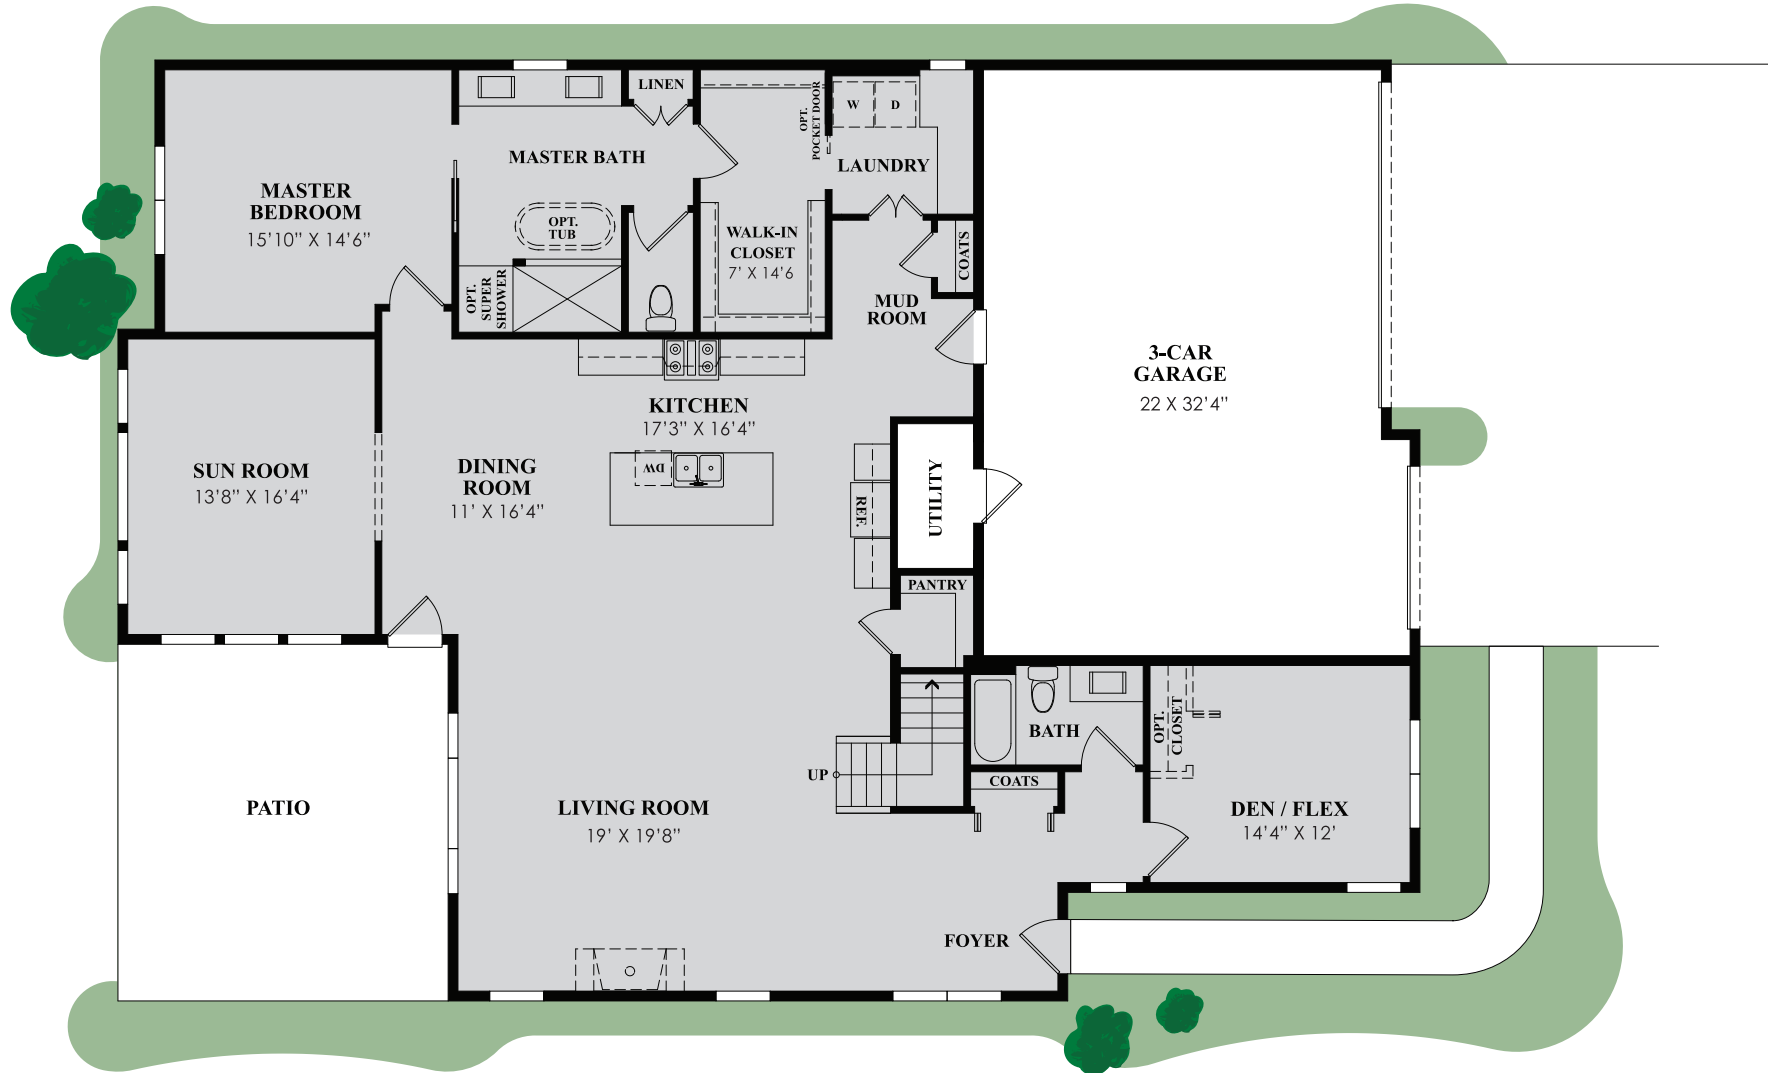

HIGHVIEW FIRST FLOOR

3097 SF | 3 Bed, 2 Bath | Den/Flex | Sunroom | 3-Car Garage

186 S. Division Ave
Holland, MI 49424

616-368-9888

LiveOnLakeMac.com

THE RESERVE
ON LAKE MACATAWA

Disclaimer: Drawings are meant as a representation only; may not be to scale and are subject to change.

HIGHVIEW SECOND FLOOR

3097 SF | 3 Bed, 2 Bath | Den/Flex | Sunroom | 3-Car Garage