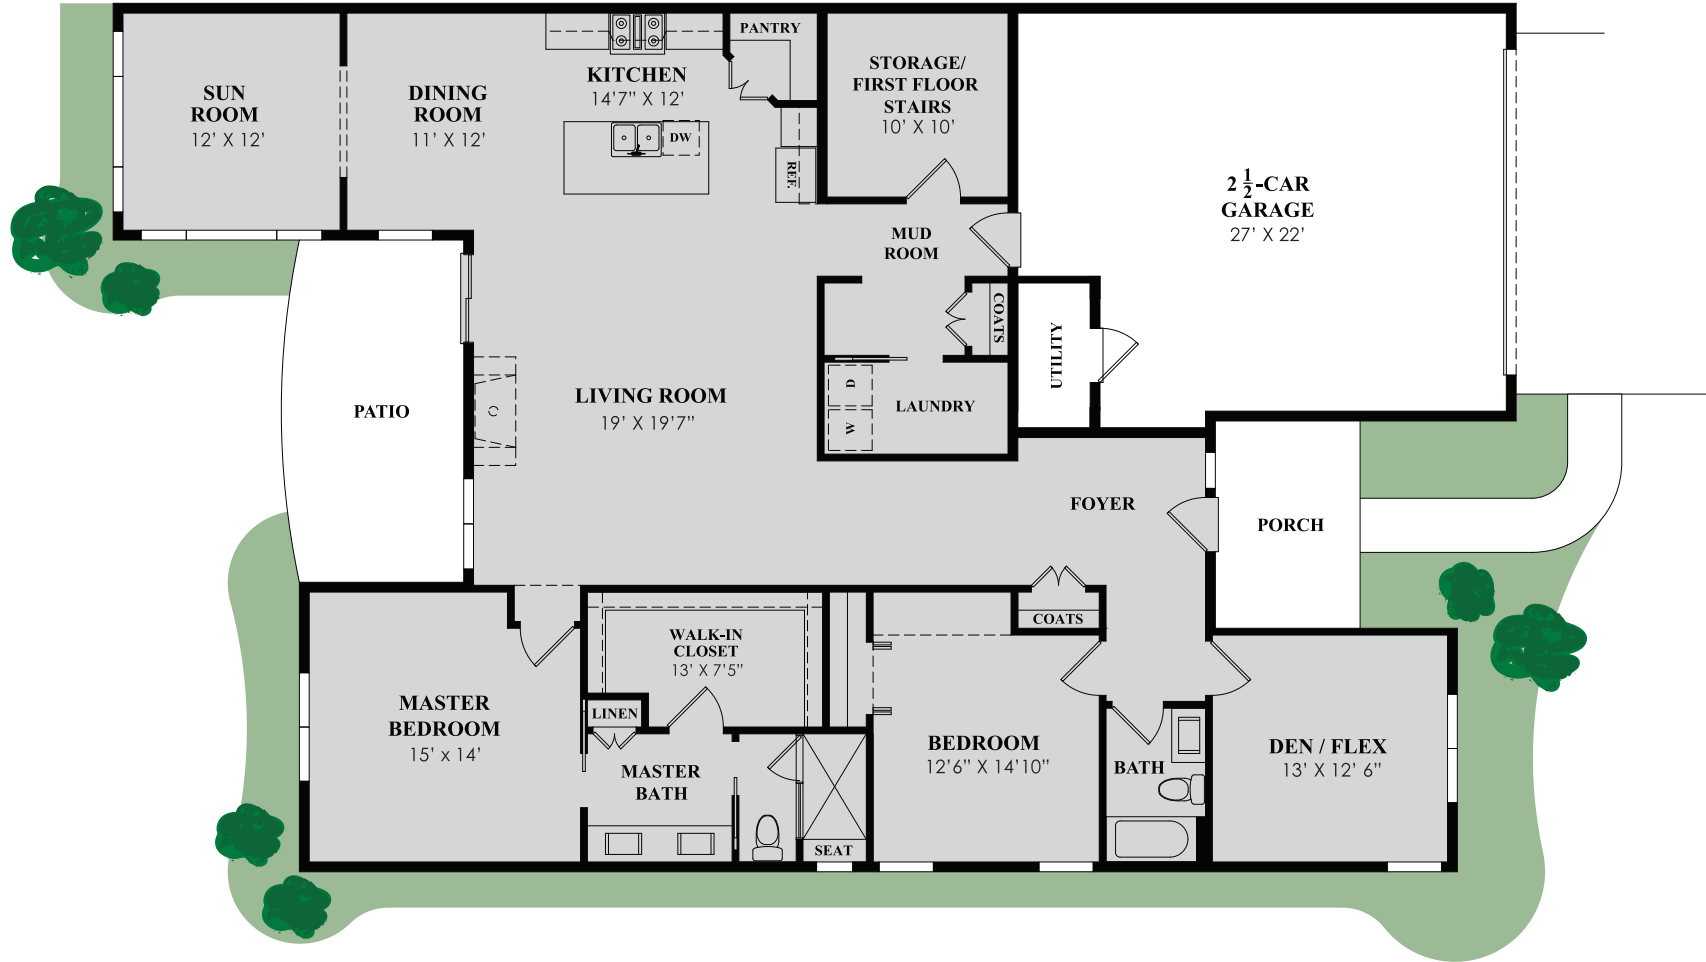

# SUMMERSET

2327 SF | 2 Bed, 2 Bath | Den/Flex | Sunroom | 2.5-Car Garage

Disclaimer: Drawings are meant as a representation only; may not be to scale and are subject to change.